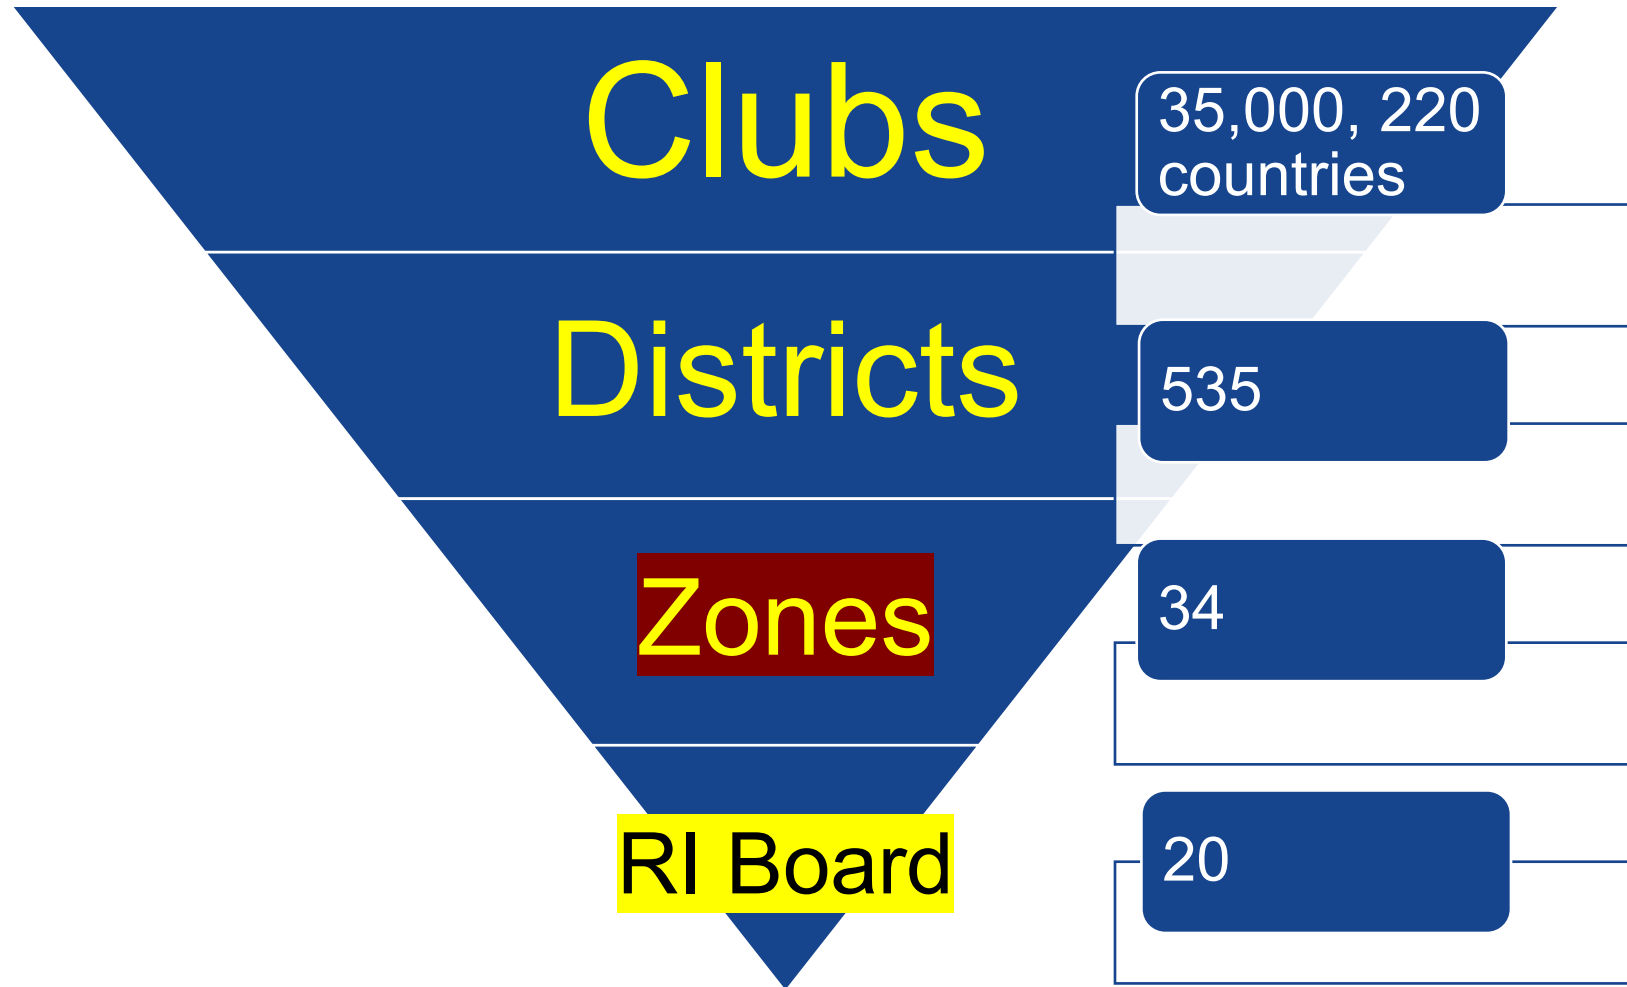

YOUR ROTARY

History & Organization

SERVE TO CHANGE LIVES

BRIEF HISTORY OF ROTARY INTERNATIONAL

- **1905** Chicago Attorney Paul Harris -- February 23; Rotary Club of Chicago formed; First four Rotarians:
Paul Harris, Gustavus Loehr, Silvester Schiele, Hiram E. Shorey.
- **1907** Club of Chicago helps to organize installation of public toilets—one of the first acts of “community service”.
- **1910-11** 16 clubs from west and east coasts join for the first national convention (National Association of Rotary Clubs).

Rotary

BRIEF HISTORY OF ROTARY INTERNATIONAL

- **1911-12** Rotary goes international – Club formed in Winnipeg, Canada.
- **1917** Idea of the Rotary Foundation born with \$26.50 donated by RC of KC
- **1922** Adopted the name **Rotary International**.
- **1925** 200 clubs, 20,000 members around the globe.
- **1927** **The Rotary Foundation (TRF)** formalized
- **1942** Four-way test adopted
- **1947** Paul Harris dies (78 Yrs.)
- **1987** Women allowed to join RCs
- **2022** First woman elected to serve as President of RI

Rotary

The Organization of Rotary

Rotary

Rotary Club of Kearney Dawn

Founded in 1995 with 25 members.

Founders : Larry Carstenson, Karl Borden

Club members who were District Governors:
Karl Borden, Don Peterson, & Scott
McLaughlin.