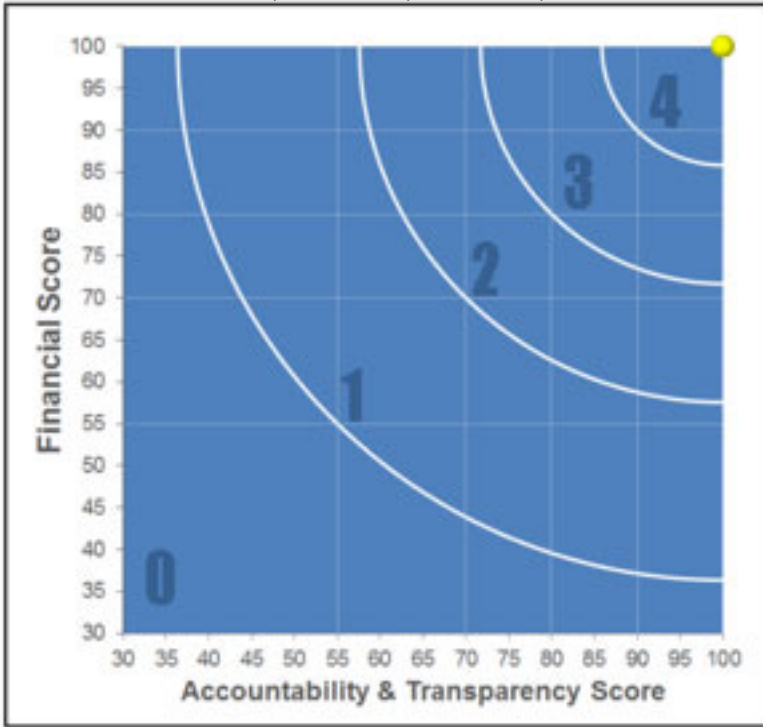

REACH

"As People of Action we are inclusive, engaging, compassionate, and ambitious on behalf of the world."

IMPACT

"As People of Action, we make decisions grounded in evidence."

Rotary

PERFECT **100**

In Years 2014, 2016, 2018, 2021

	Score (out of 100)	Rating
Overall Score & Rating	100.00	★★★★★
Financial	100.00	★★★★
Accountability & Transparency	100.00	★★★★

16 Consecutive Years Running

10 of the Best Charities Everyone has Heard of